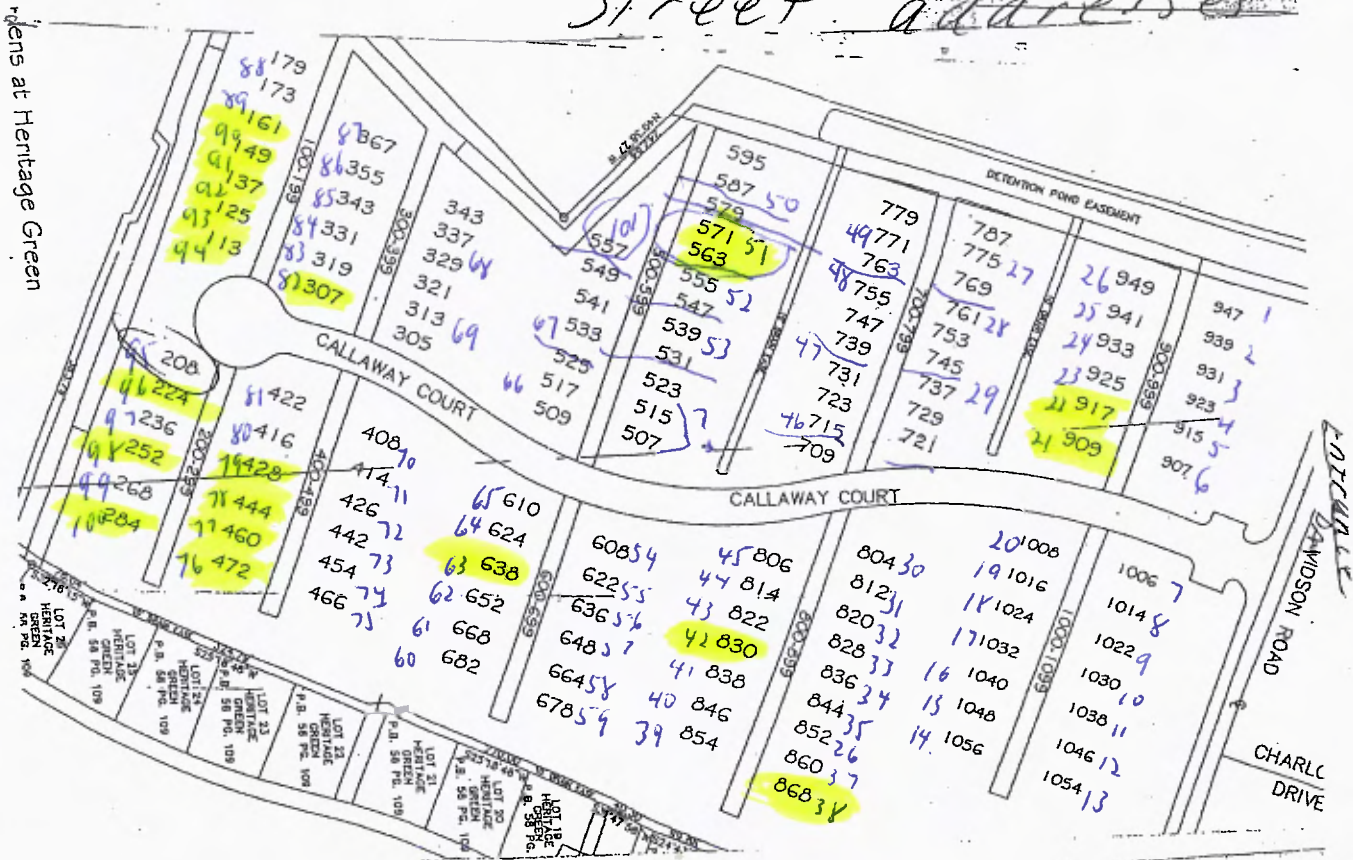

## Street addresses

Units at Heritage Green

Map

w/ Ins. Co #s

129  
19  
---  
110

1 1-Garden at Heritage Site Map